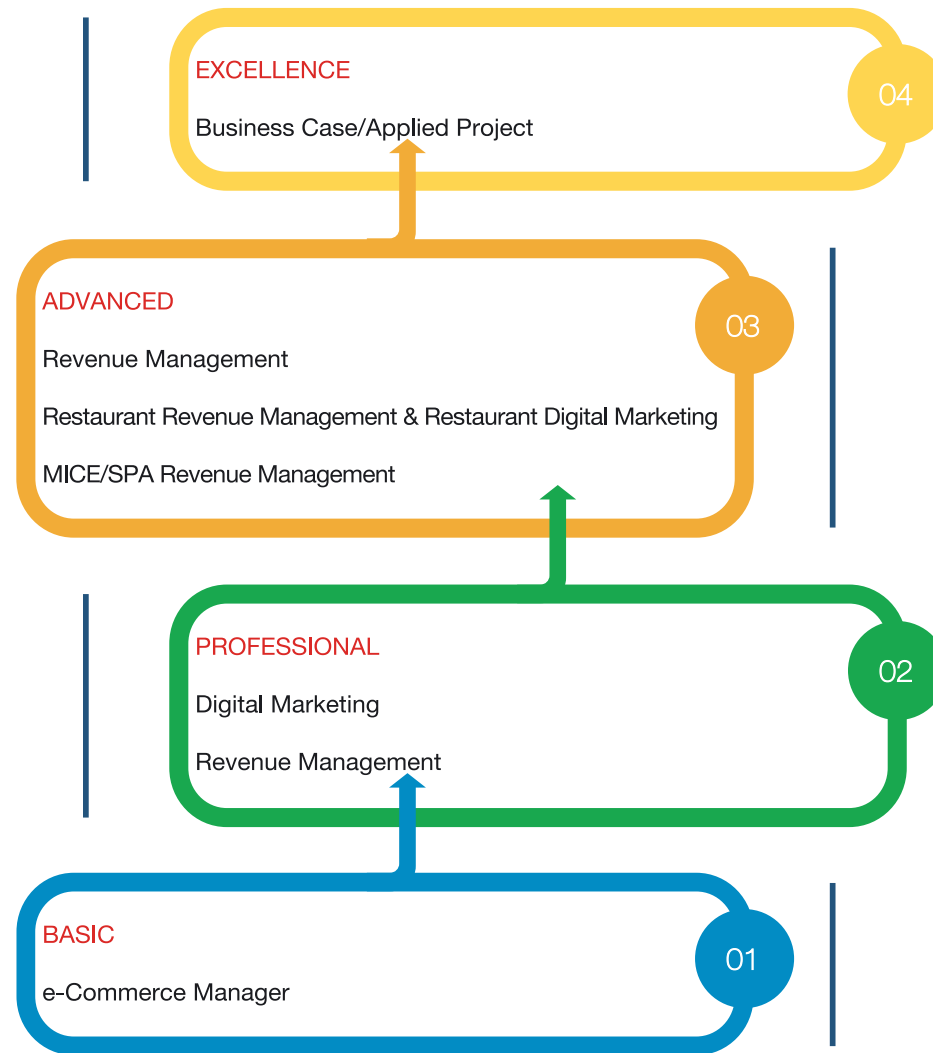

ADVANCED

Revenue Management

Ottobre

				1 ven	2 sab	3 dom
4 lun	5 mar	6 mer	7 gio	8 ven	9 sab	10 dom
11 lun	12 mar	13 mer	14 gio	15 ven	16 sab	17 dom
18 lun	19 mar	20 mer	21 gio	22 ven	23 sab	24 dom
25 lun	26 mar	27 mer	28 gio	29 ven	30 sab	31 dom

09:00 - 12:00 | pausa | 13:30 - 17:00

2021

CHF 500.00

03

ticino.ch/formazione

operated by
shs academy
hospitality next generation

approved by
SHL
Schweizerische
Hotelfachschule Luzern